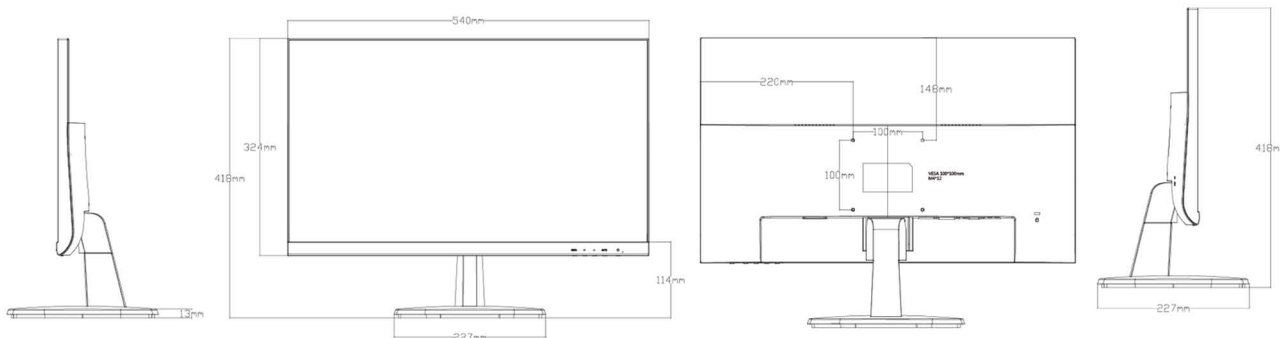

DS-D5024 FN/EU

23,8" LED Monitor

Features and Functions

- LED backlit technology with full HD 1920×1080
- Wide view angle: 178°(H)/178°(V)
- User-friendly operation menu;
- High reliable components for 7×24 working
- 1 channel HDMI 1.3 input interface
- Three image modes to adapt different environment;
- Support software spread-spectrum technology to reduce EMI radiation
- VESA stand bracket

Χαρακτηριστικά

Model		DS-D5024FN/EU
LCD Screen	Backlight	TFT-LED Backlight
	Dimension	23.8 inch
	Optimal working resolution	1920 × 1080@60Hz
	Brightness	250 cd/m ²
	Contrast	1000: 1
	Response time	14ms
	Color	16.7M
	Active Area	527 × 296 mm
Interfaces	VGA input	1
	HDMI input	1
General	Casing Material	Plastic
	Color of Casing	Black
	Wall-mounting Hole	100 × 100 mm
	Wall-mounting Screw	M4
	Speakers	2W*2
	Power Supply	100 to 240 VAC, 50/60Hz
	Power Consumption	≤ 30W
	Standby Power Consumption	≤ 0.5 W
	Working Temperature	0 to 40 ° C (32 to 104 ° F)
	Working Humidity	10 to 90 %
	Storage Temperature	-20 to 60 ° C (-4 to 140 ° F)
	Storage Humidity	5 to 95%
	Dimensions	540 × 418 × 227mm
	Packing Dimensions	609 × 500 × 109mm
	Gross Weight	4.44 kg
Net Weight	3.43 kg	
Accessories	HDMI cable	1
	Power Cord	1
	User Manual	1

Note: All specifications mentioned above are subject to the actual product.

Dimensions (unit: mm)

Interfaces

NO.	Description
1	AC INPUT
2	HDMI INPUT
3	VGA INPUT